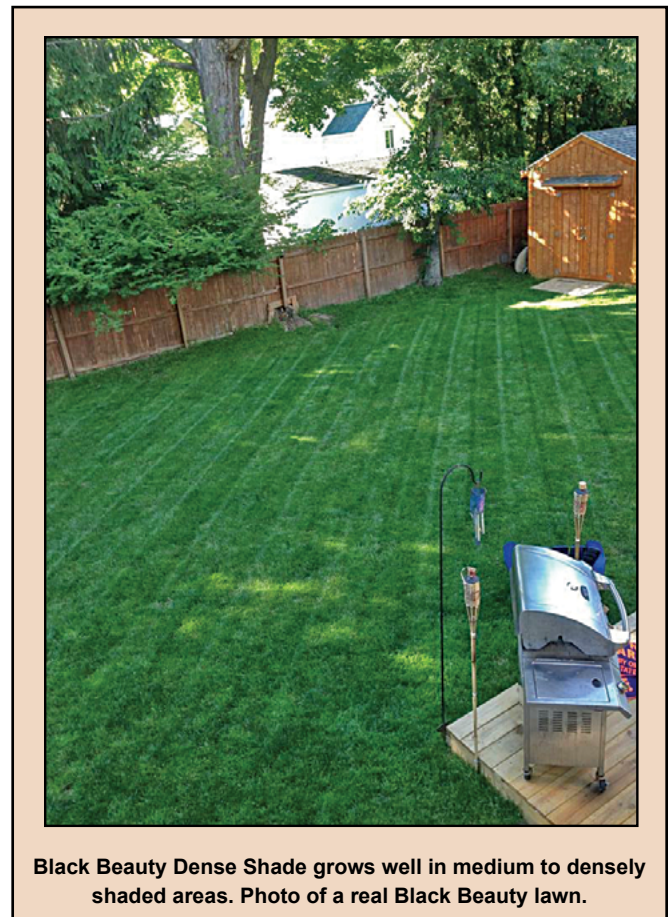

Black Beauty™ Dense Shade

Premium Grass Seed Mixture

Black Beauty Dense Shade is a premium grass seed mixture specially designed to grow in medium to densely shaded lawn areas. It provides an attractive, dark-green, deeply-rooted lawn that competes quite well against trees with thick canopies and large roots. Black Beauty Dense Shade contains naturally insect and disease resistant varieties that should germinate in 14 - 21 days.

Black Beauty varieties contain a waxy leaf coating to preserve moisture, have a uniform growth habit, and are grown by leading sod growers across the United States.

- Grows in shady areas and dry soils where other mixtures have failed
- Combines many grass types for species diversity with naturally insect resistant grass

SIZE	COVERAGE	ITEM#
1-lb.	600 sq. ft.	#10622
3-lb.	1,800 sq. ft.	#10600
7-lb.	4,200 sq. ft.	#10620
15-lb.	9,000 sq. ft.	#10602
25-lb.	15,000 sq. ft.	#10610

60% Tall Fescue
15% Chewings Fescue
15% Creeping Red Fescue
10% Perennial Ryegrass
100%

Black Beauty exhibiting its dark-green color and waxy-looking shine.

Black Beauty Dense Shade grows well in medium to densely shaded areas. Photo of a real Black Beauty lawn.