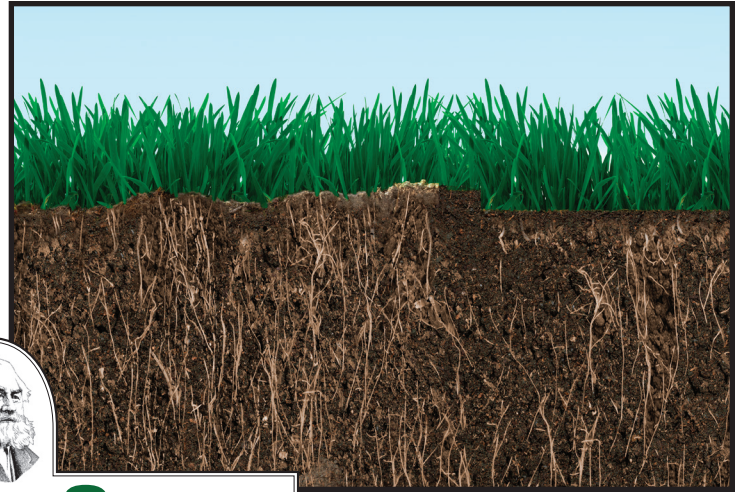

**Poor Seed.  
Poor Lawn.**

**Great Seed.  
Great Lawn.**

**Jonathan Green**  
QUALITY LAWNS SINCE 1881

# Improve Your Seed. Improve Your Lawn.™

*Discover the "Jonathan Green" Difference on your lawn today.*

**Black Beauty® Ultra  
Supreme Grass Seed Blend**

**Black Beauty® Sun & Shade  
Premium Grass Seed Mixture**

- Our most elite varieties
- Roots up to 4 feet deep
- Heat/drought tolerant
- Insect resistant

- Our most popular mix
- Grows 14 days
- Roots up to 4 feet deep
- Resists bugs and disease

3lb. Bag

**\$XX.XX**